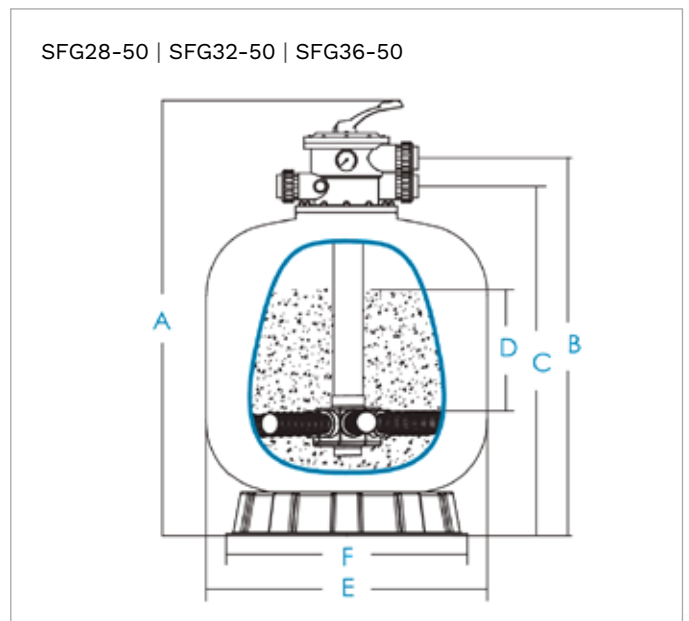

Simple, strong design to keep your pool cleaner for longer.

A media filter is a one of the most popular filtration methods as it mimics nature's cleansing process. Removing dirt and debris from your system removes the food supply for algae and bacteria and keeps your pool looking its best.

A simple to operate multiport valve (MPV) gives you control over the direction of water and function you desire. The Oasis SFG Filter does not require regular maintenance. When needed, it's simple to perform a back wash. All models suitable for all filtration media, including sand, glass, beads or zeolite.

SFG Series Filter are equipped with:

- > 6-way clamp/bolt style multiport valve
- > Universal standard of union connection
- > Pressure gauge
- > Lateral system
- > Self sealing barrel unions

Technical Information:

Model	Valve Port Size mm	Filtration Area m²	Design Flow lpm	Media kg	Glass Fine kg	Glass Course kg	A mm	B mm	C mm	D mm	E mm	F mm
SFG25-40	40	0.32	260	145	60	45	950	835	775	300	635	500
SFG25-50	50	0.32	270	145	60	45	950	835	775	300	635	500
SFG28-50	50	0.41	336	200	75	60	1092	960	877	390	723	500
SFG32-50	50	0.50	415	260	105	75	1200	1085	1002	425	800	780
SFG36-50	50	0.64	520	300	150	75	1300	1172	1090	480	900	780

*Suggested sand weight varies with the differences in filter media size. For reference only. Suggested Size of Media is Sand 0.5 - 0.8mm

Warranty

For full product warranty information, please visit: sunloverheating.com.au/warranties/

For more details visit
oasisaquatics.com.au

Head Office
6-8 Austral Place,
Hallam VIC 3803
T: 03 9887 2131

New South Wales
Unit 2, 10 Boden Road,
Seven Hills NSW 2147
T: 02 9838 0000

Queensland
11 Andys Court,
Upper Coomera QLD 4209
T: 07 5679 6821