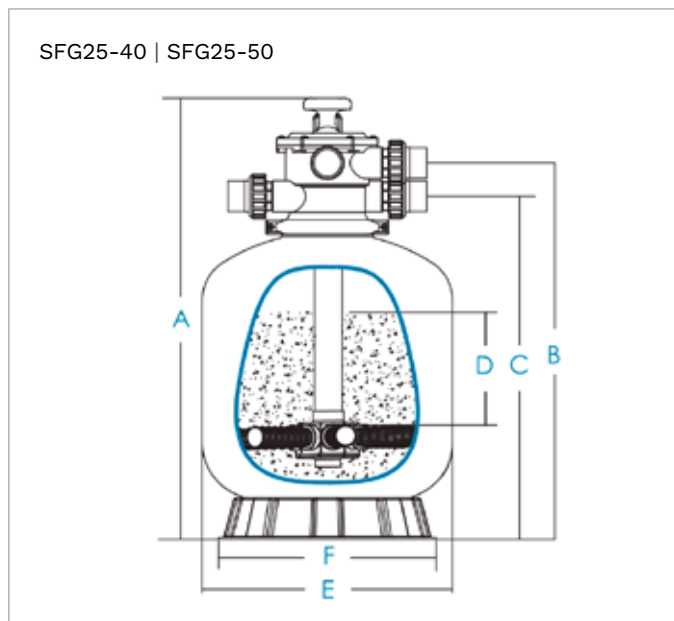

A simple to operate multiport valve (MPV) gives you control over the direction of water and function you desire. The Oasis SFG Filter does not require regular maintenance. When needed, it's simple to perform a back wash. All models suitable for all filtration media, including sand, glass, beads or zeolite.

SFG Series Filter are equipped with:

- > 6-way clamp/bolt style multiport valve
- > Universal standard of union connection
- > Pressure gauge
- > Lateral system
- > Self sealing barrel unions

Technical Information:

Model	Valve Port Size mm	Filtration Area m ²	Design Flow lpm	Media kg	Glass Fine kg	Glass Course kg	A mm	B mm	C mm	D mm	E mm	F mm
SFG25-40	40	0.32	260	145	60	45	950	835	775	300	635	500
SFG25-50	50	0.32	270	145	60	45	950	835	775	300	635	500
SFG28-50	50	0.41	336	200	75	60	1092	960	877	390	723	500
SFG32-50	50	0.50	415	260	105	75	1200	1085	1002	425	800	780
SFG36-50	50	0.64	520	300	150	75	1300	1172	1090	480	900	780