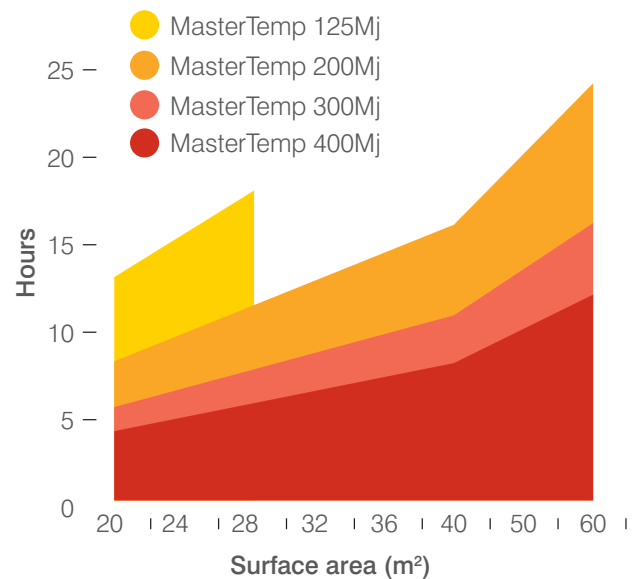

MASTERTEMP – POOL

Time to Increase temp by 10°C

Contact Sunlover Heating to find out more about our pool heating range

Head Office
62 Parkhurst Dr
Knoxfield VIC 3180
T: 03 9887 2131
F: 03 9887 4931

New South Wales
Unit 2, 20-22 Foundry Rd
Seven Hills, NSW 2147
T: 02 9838 0000
F: 02 9838 0466

Queensland
Factory 6, 7-9 Activity Cres
Molendinar QLD 4214
T: 07 5597 7360
F: 07 5597 7361

Western Australia
PO Box 766
Subiaco WA
T: 0488 499 978

South Australia
12/155 Grasswarren Way
Mawson Lakes, SA 5095
T: 0412 204 306