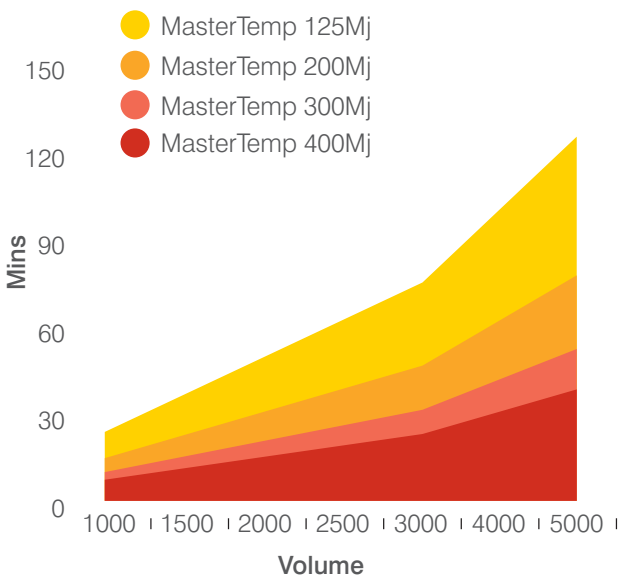

## MASTERTEMP

No matter what you're seeking in your swimming pool heater, the MasterTemp heater measures up. MasterTemp has become the new standard in value.

## MASTERTEMP 125

The MasterTemp 125 is a smaller lightweight, compact designed heater that is easier to install than any other heater in its class—saving time and money.

### MASTERTEMP – SPA

Time to Increase temp by 10°C