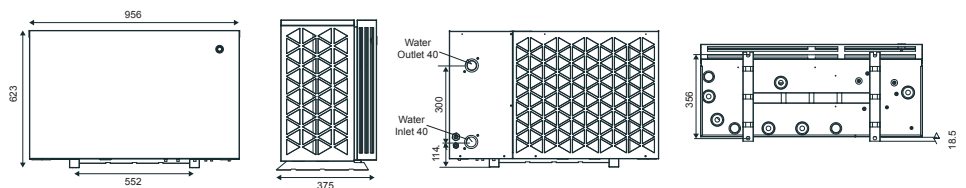

Specifications

- Oasis AH18
- Oasis AC18

Contact Sunlover Heating to find out more about our Heat Pump Range

Head Office

62 Parkhurst Dr
Knoxfield VIC 3180
T: 03 9887 2131
F: 03 9887 4931

New South Wales

Unit 2, 20-22 Foundry Rd
Seven Hills, NSW 2147
T: 02 9838 0000
F: 02 9838 0466

Queensland

Unit 1, 8 Reichert Dr
Molendinar QLD 4214
T: 07 5597 7360
F: 07 5597 7361

South Australia

12/155 Grasswarren Way
Mawson Lakes, SA 5095
T: 0412 204 306