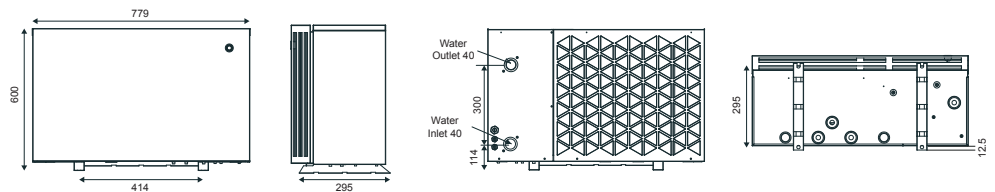

Specifications

- Oasis AH9
- Oasis AC9
- Oasis AH14
- Oasis AC14