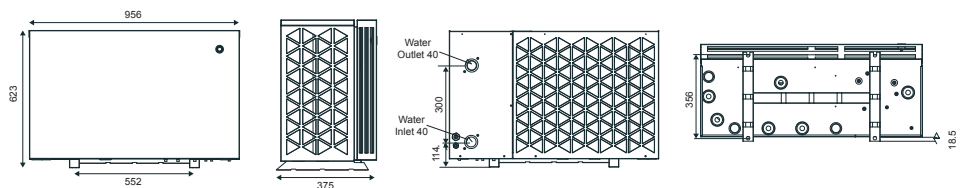

Specifications

- Oasis AH18
- Oasis AC18

Contact Sunlover Heating to find out more about our Heat Pump Range

Head Office
62 Parkhurst Dr
Knoxfield VIC 3180
T: 03 9887 2131
F: 03 9887 4931

New South Wales
Unit 2, 20-22 Foundry Rd
Seven Hills, NSW 2147
T: 02 9838 0000
F: 02 9838 0466

Queensland
Unit 1, 8 Reichert Dr
Molendinar QLD 4214
T: 07 5597 7360
F: 07 5597 7361

South Australia
12/155 Grasswarren Way
Mawson Lakes, SA 5095
T: 0412 204 306